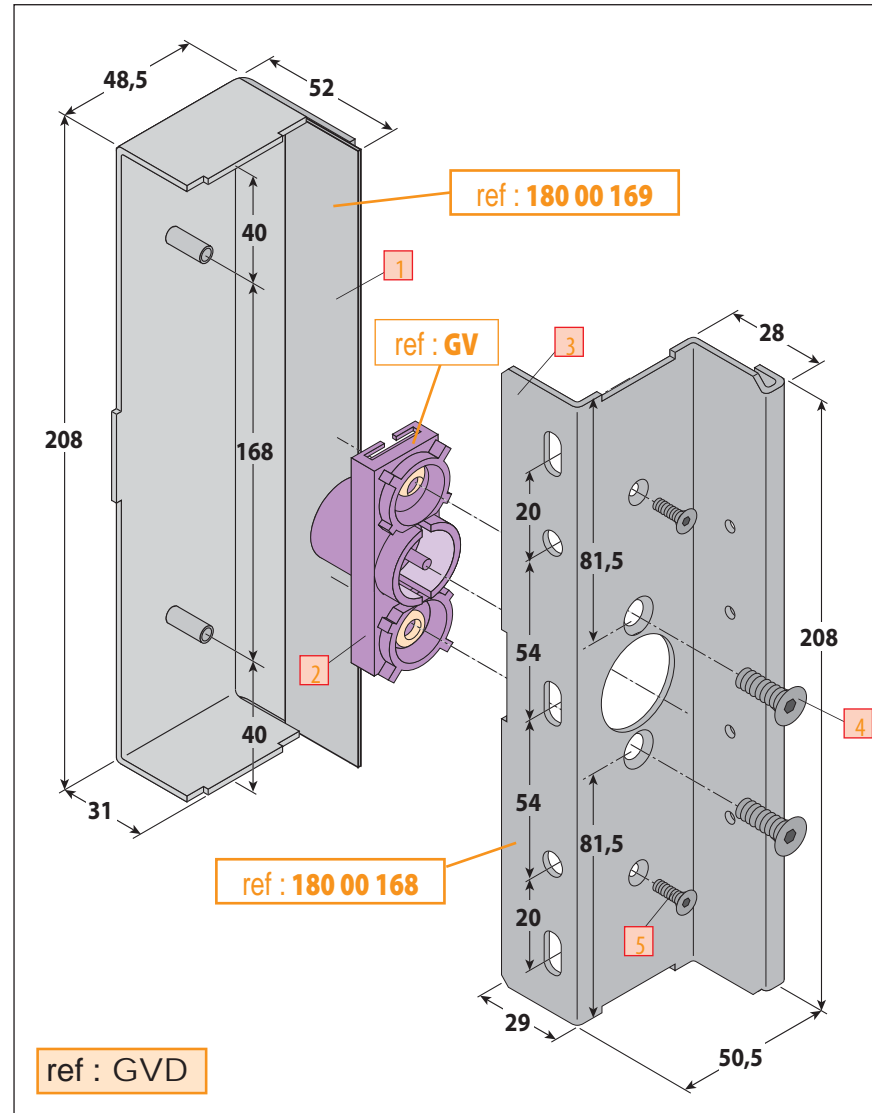

SEE SET [EXTD]

Composition of the product :

Rep.	Qty.	Designation
1	1	Hood support for lock keeper
2	1	GV lock keeper
3	1	Lock keeper support for EXTD

Screws :

Rep.	Qty.	Designation
5	2	Screw TFHC M6*20
6	2	Screw TFHC M4 * 25